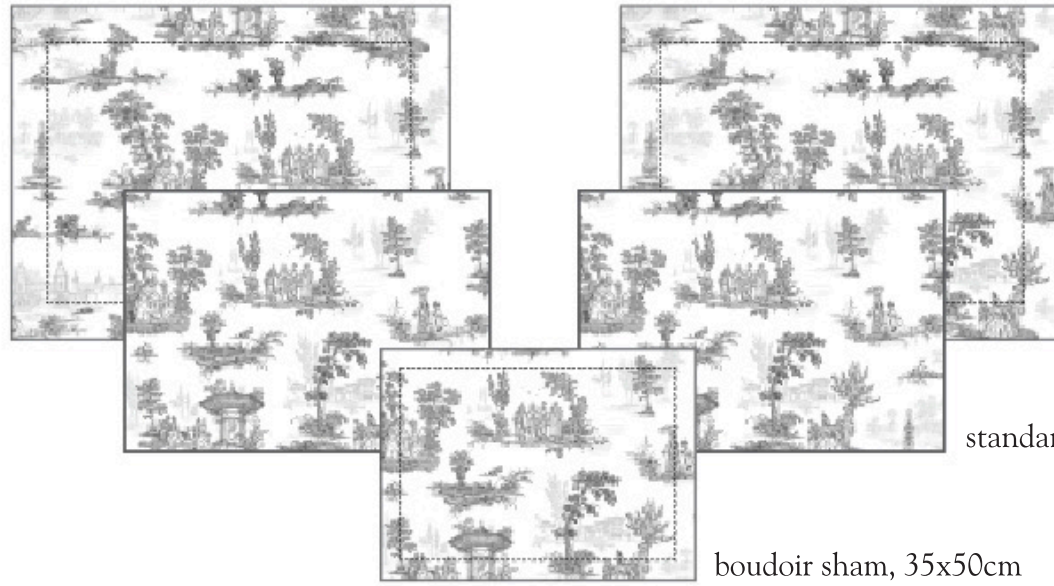

STYLE 10

Secret Garden Jacquard

duvet cover

single	160x220cm
double	200x220cm
king	240x230cm
super king	260x240cm

flat sheet

single	170x270cm
double	210x300cm
king	250x300cm
super king	270x300cm

standard sham, 50x75cm
 euro sham, 65x65cm } *Available upon special order.
 king sham, 53x94cm }

standard pillowcase, 50x75cm

boudoir sham, 35x50cm

STYLE 11
 Hasbahce - Tunel Jacquard

duvet cover		flat sheet	
single	160x220cm	single	170x270cm
double	200x220cm	double	210x300cm
king	240x230cm	king	250x300cm
super king	260x240cm	super king	270x300cm