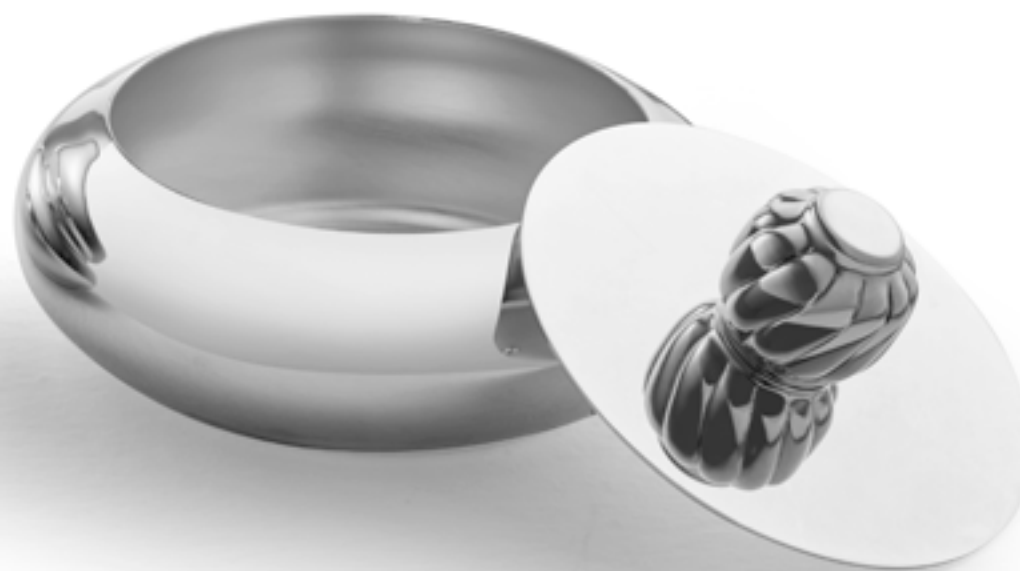

Plate:
R: ~ 14cm

COCKTAIL FORK SET

Silver plated. Made in Turkey.
(set of 6 pcs)

MULTI PURPOSE BOWL - SINGLE SMALL
Silver plated. Made in Turkey.

R: ~ 12cm
H: ~ 5cm

MULTI PURPOSE BOWL - SINGLE LARGE
Silver plated. Made in Turkey.

R: ~ 18cm
H: ~ 5cm

MULTI PURPOSE BOWL - DOUBLE
Silver plated. Made in Turkey.

W: ~ 25cm
D: ~ 12,5cm
H: ~ 5cm

MULTI PURPOSE BOWL - TRIPLE
Silver plated. Made in Turkey.

W: ~ 25cm
D: ~ 25cm
H: ~ 5cm

SERVING DECORATIVE BOWL - SMALL

Silver plated 3 piece bowl with lid.
Made in Turkey.

Bowl, R: ~ 12cm H: ~6cm

L: 21cm

SERVING DECORATIVE BOWL - LARGE

Silver plated 3 piece bowl with lid.
Made in Turkey.

Bowl, R: ~ 15cm H: ~6cm

L: 21cm

SERVING PLATE - SMALL
Silver plated. Made in Turkey.