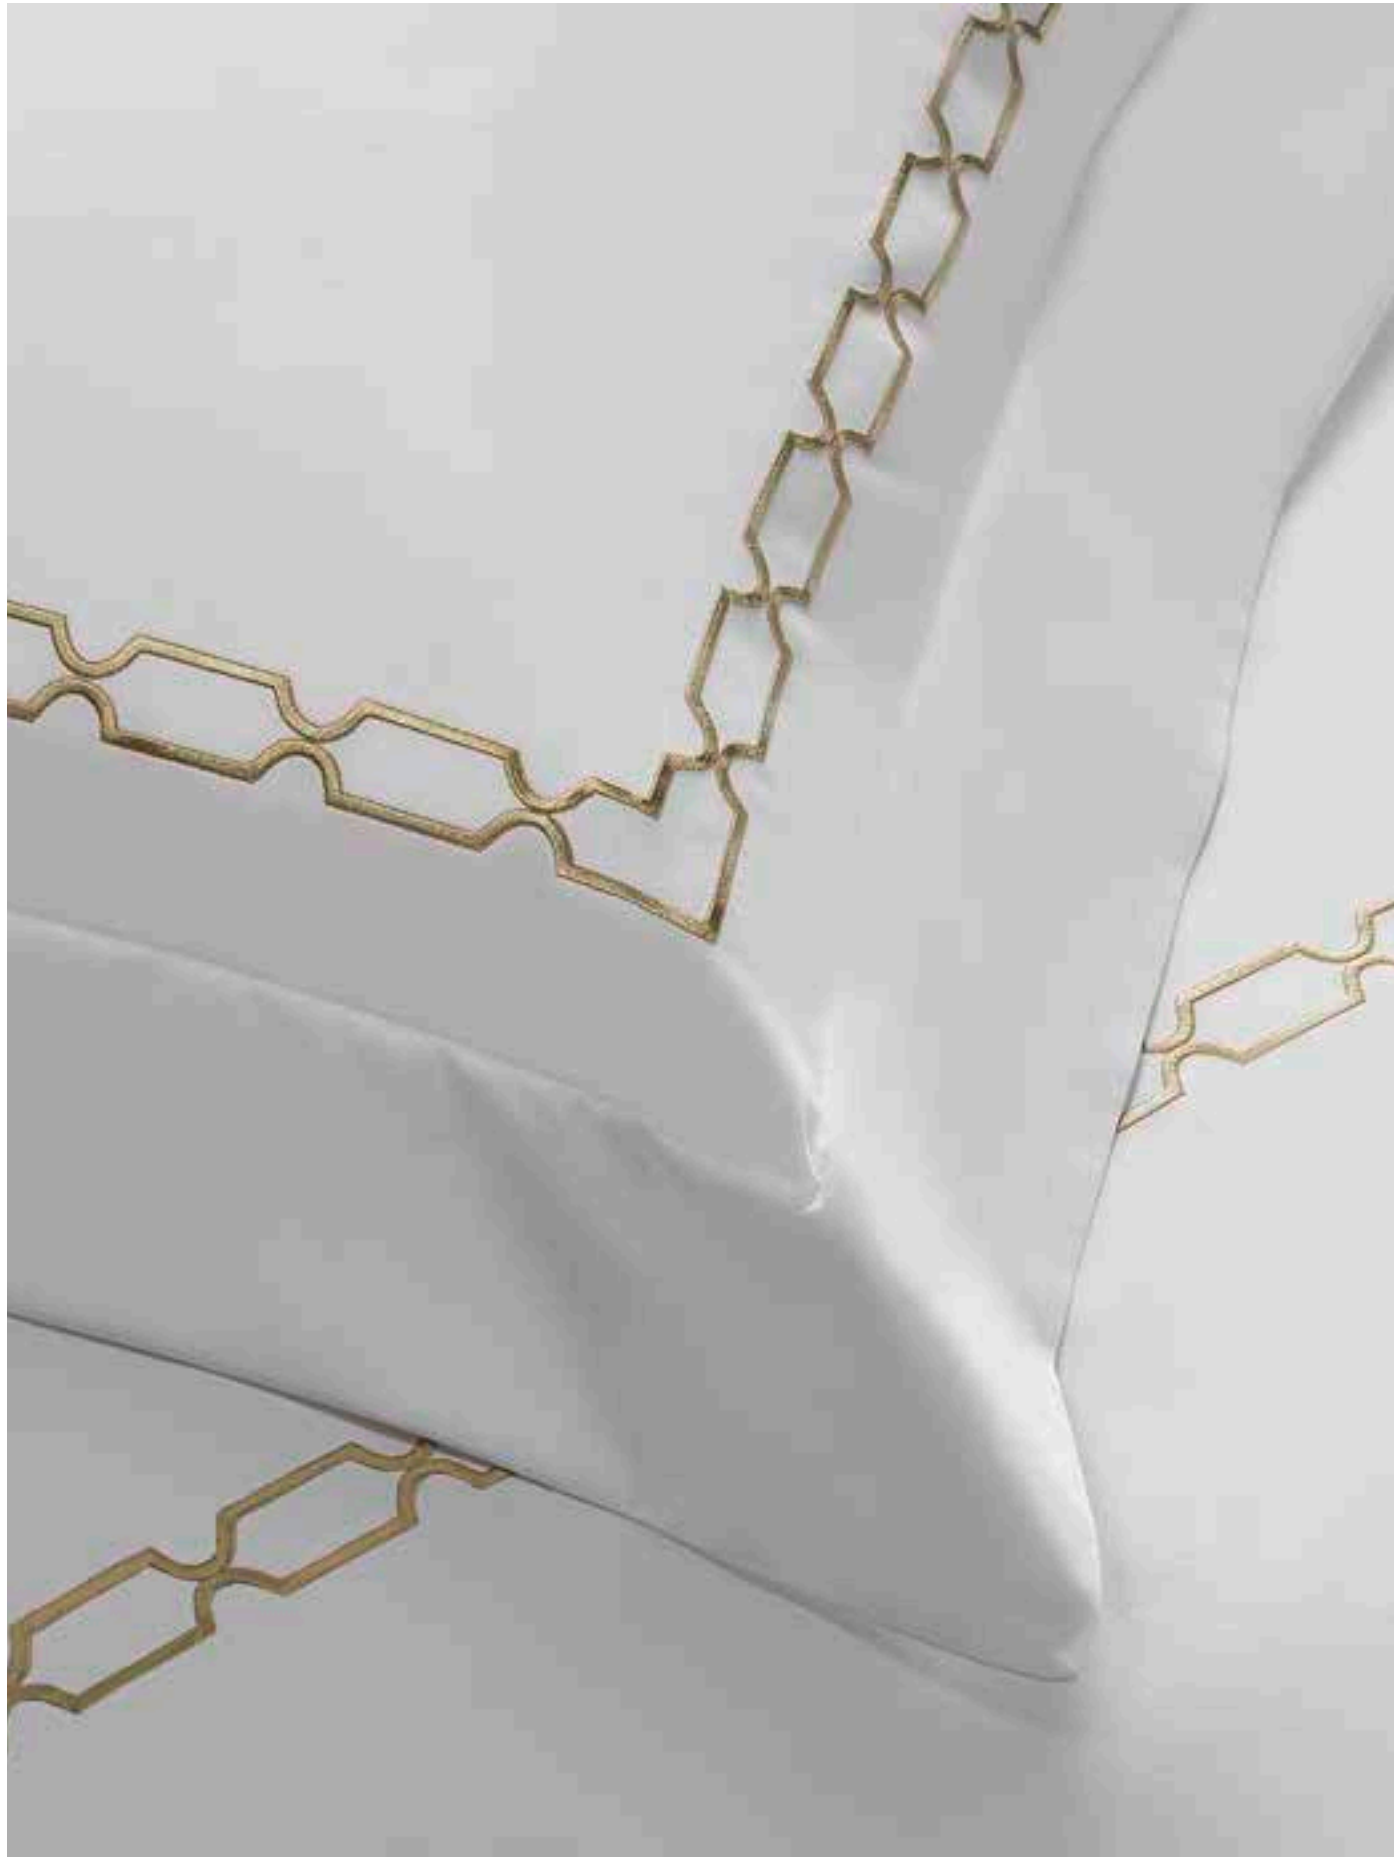

TOPKAPI

100% finest combed cotton sateen with Topkapi design embroidery. Made in Turkey.

Duvet cover, flat sheet, standard sham (2 packed), standard pillowcase (2 packed), boudoir sham.

*Single size options of white, grey, anthracite and green colorways are only available upon request.

Available colours;