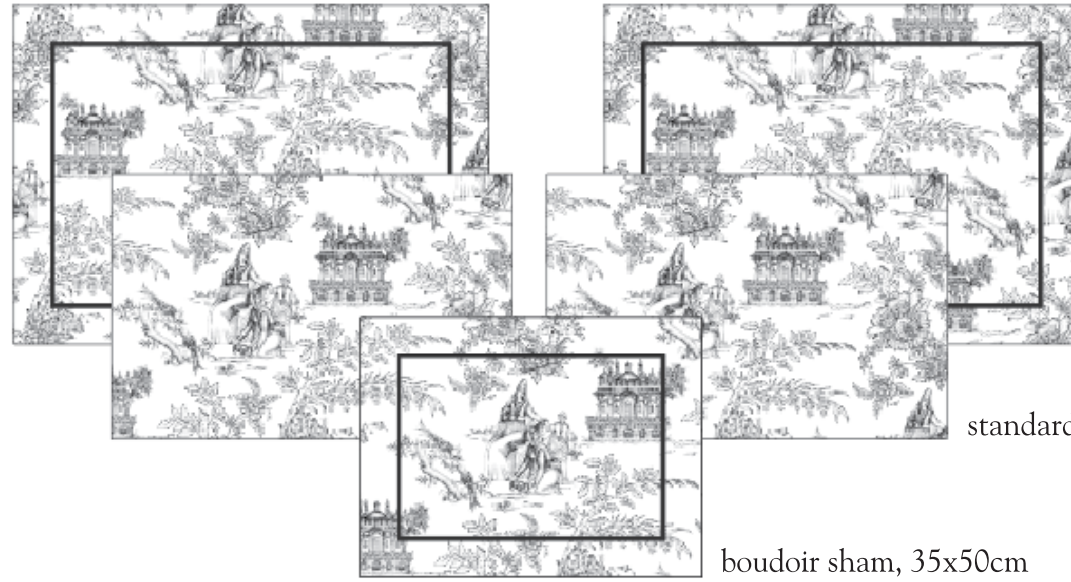

standard sham, 50x75cm

euro sham, 65x65cm

king sham, 53x94cm

*Available upon special order.

standard pillowcase, 50x75cm

boudoir sham, 35x50cm