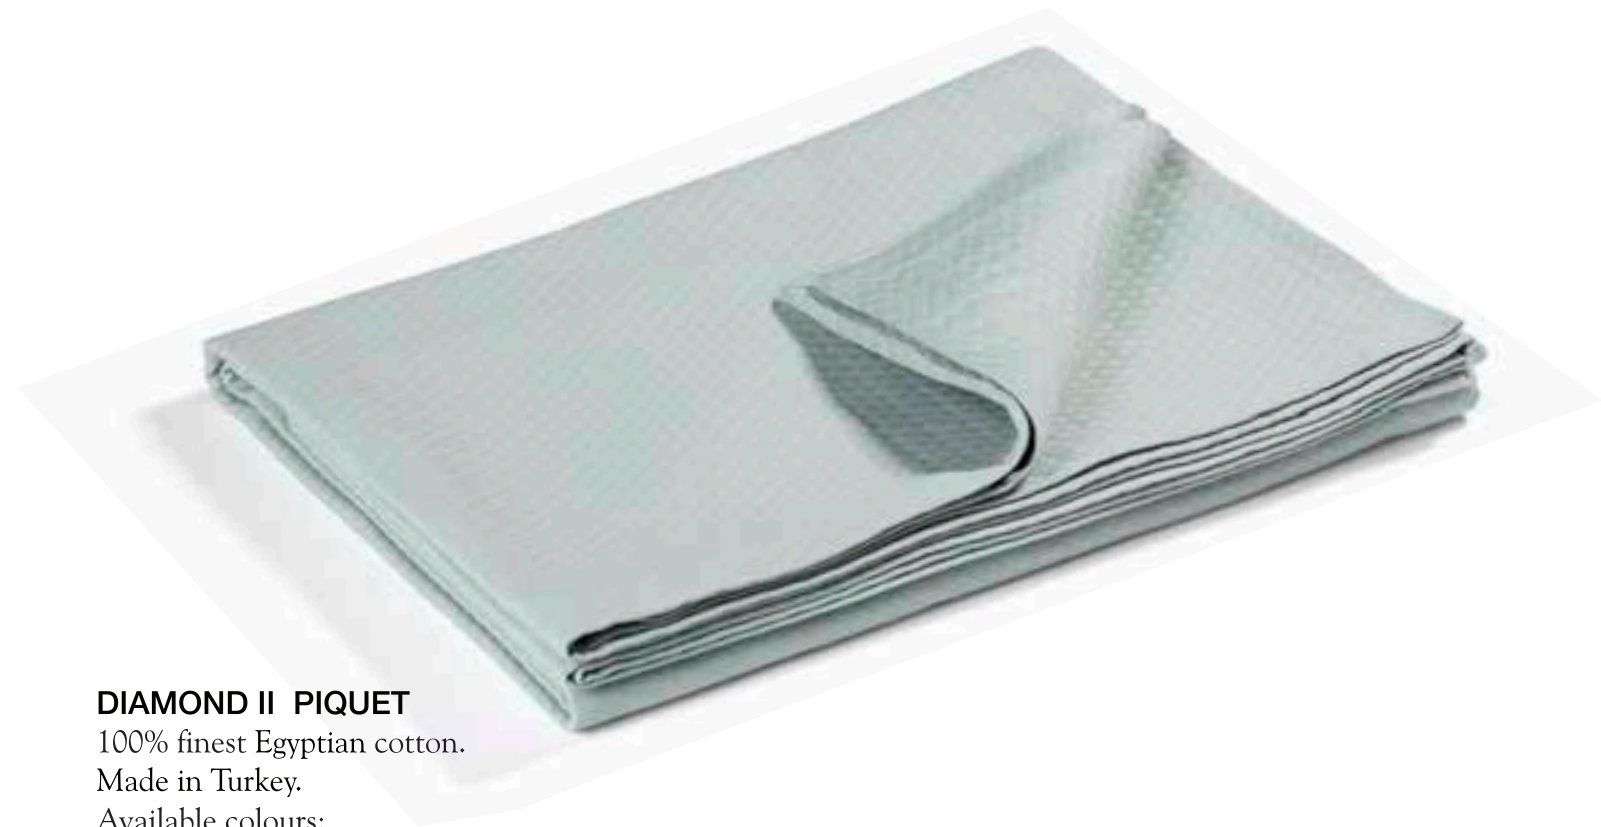

DIAMOND II PIQUET
100% finest Egyptian cotton.
Made in Turkey.
Available colours;