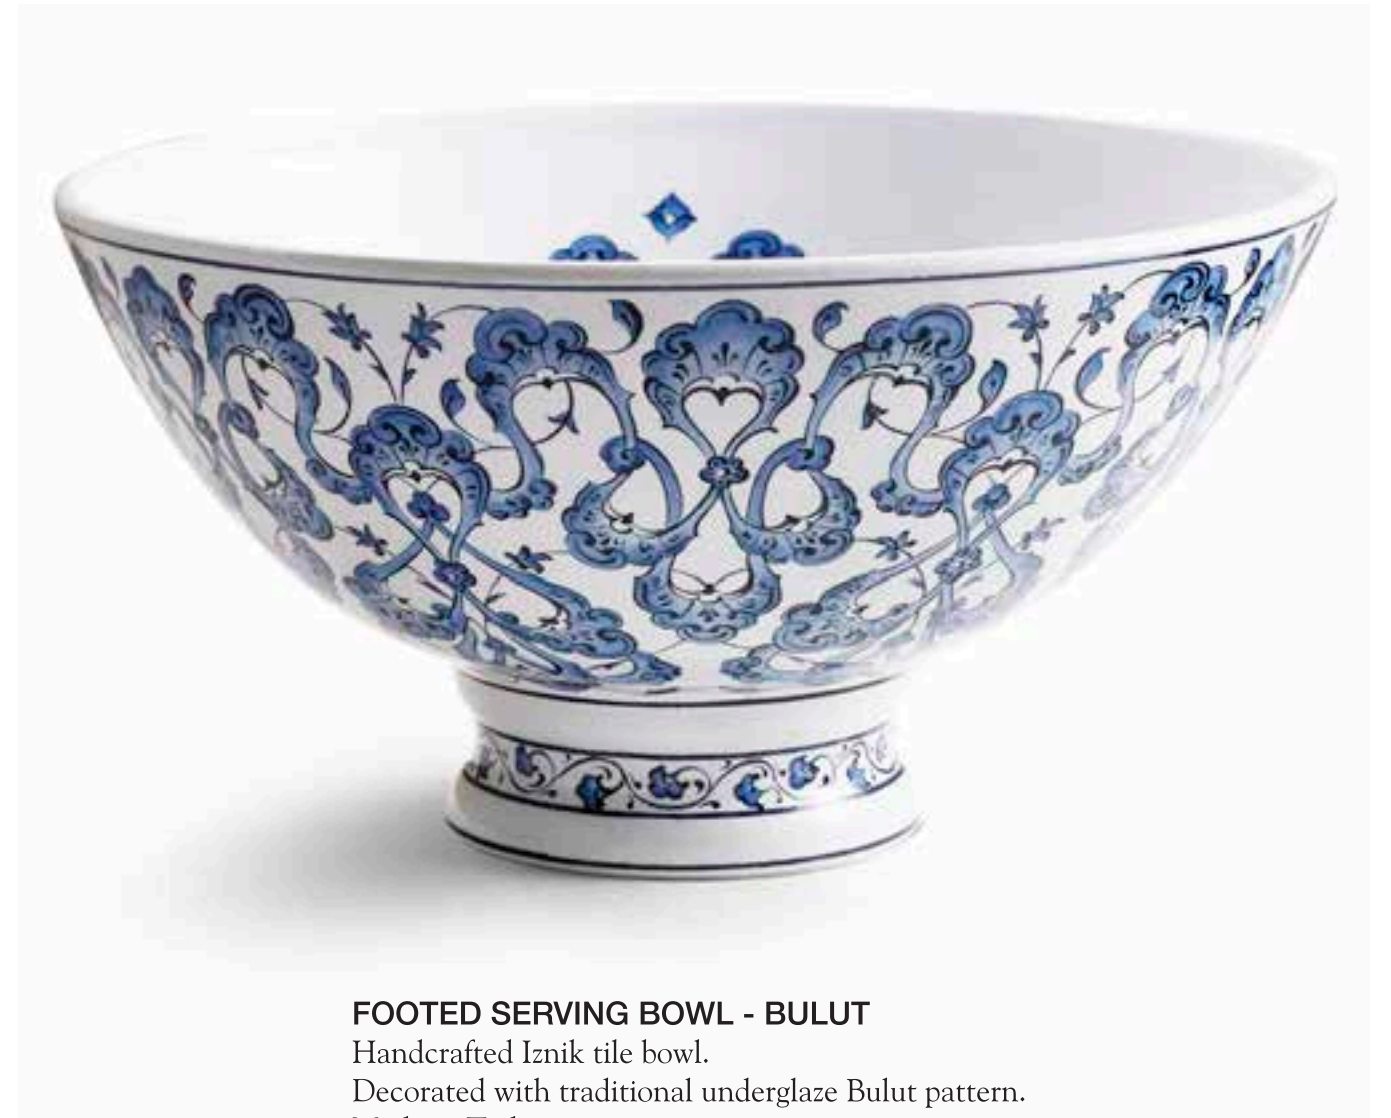

PLATE

Handcrafted Iznik tile plate.
Decorated with traditional underglaze pattern.
Made in Turkey.

R: ~ 28cm
H: ~ 3cm

SERVING PLATE

Handcrafted Iznik tile serving plate.
Decorated with traditional underglaze pattern.
Made in Turkey.

R: ~ 31cm
H: ~ 5cm

SERVING BOWL

Handcrafted Iznik tile bowl.
Decorated with traditional underglaze Hatai pattern.
Made in Turkey.

R: ~ 24cm
H: ~ 8cm

SERVING BOWL

Handcrafted Iznik tile bowl.
Decorated with traditional underglaze Bulut pattern.
Made in Turkey.

R: ~ 24cm
H: ~ 8cm

FOOTED SERVING BOWL - HATAI

Handcrafted Iznik tile bowl.
Decorated with traditional underglaze Hatai pattern.
Made in Turkey.

R: ~ 30cm
H: ~ 17cm

FOOTED SERVING BOWL - BULUT

Handcrafted Iznik tile bowl.
Decorated with traditional underglaze Bulut pattern.
Made in Turkey.