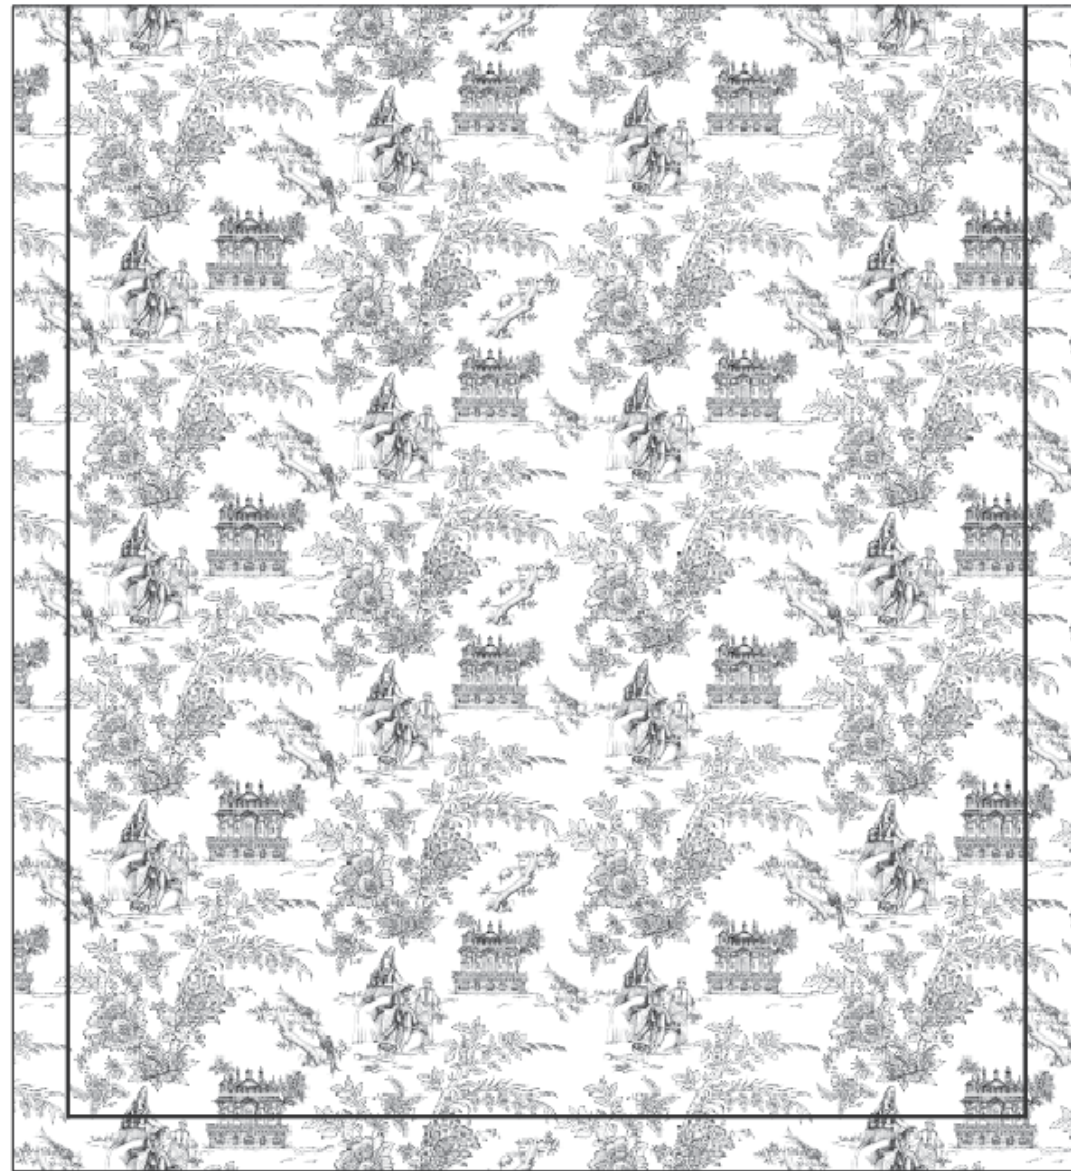

STYLE 10

Secret Garden Jacquard

duvet cover

single	160x220cm
double	200x220cm
king	240x230cm
super king	260x240cm

flat sheet

single	170x270cm
double	210x300cm
king	250x300cm
super king	270x300cm

standard sham, 50x75cm
 euro sham, 65x65cm } *Available upon special order.
 king sham, 53x94cm }