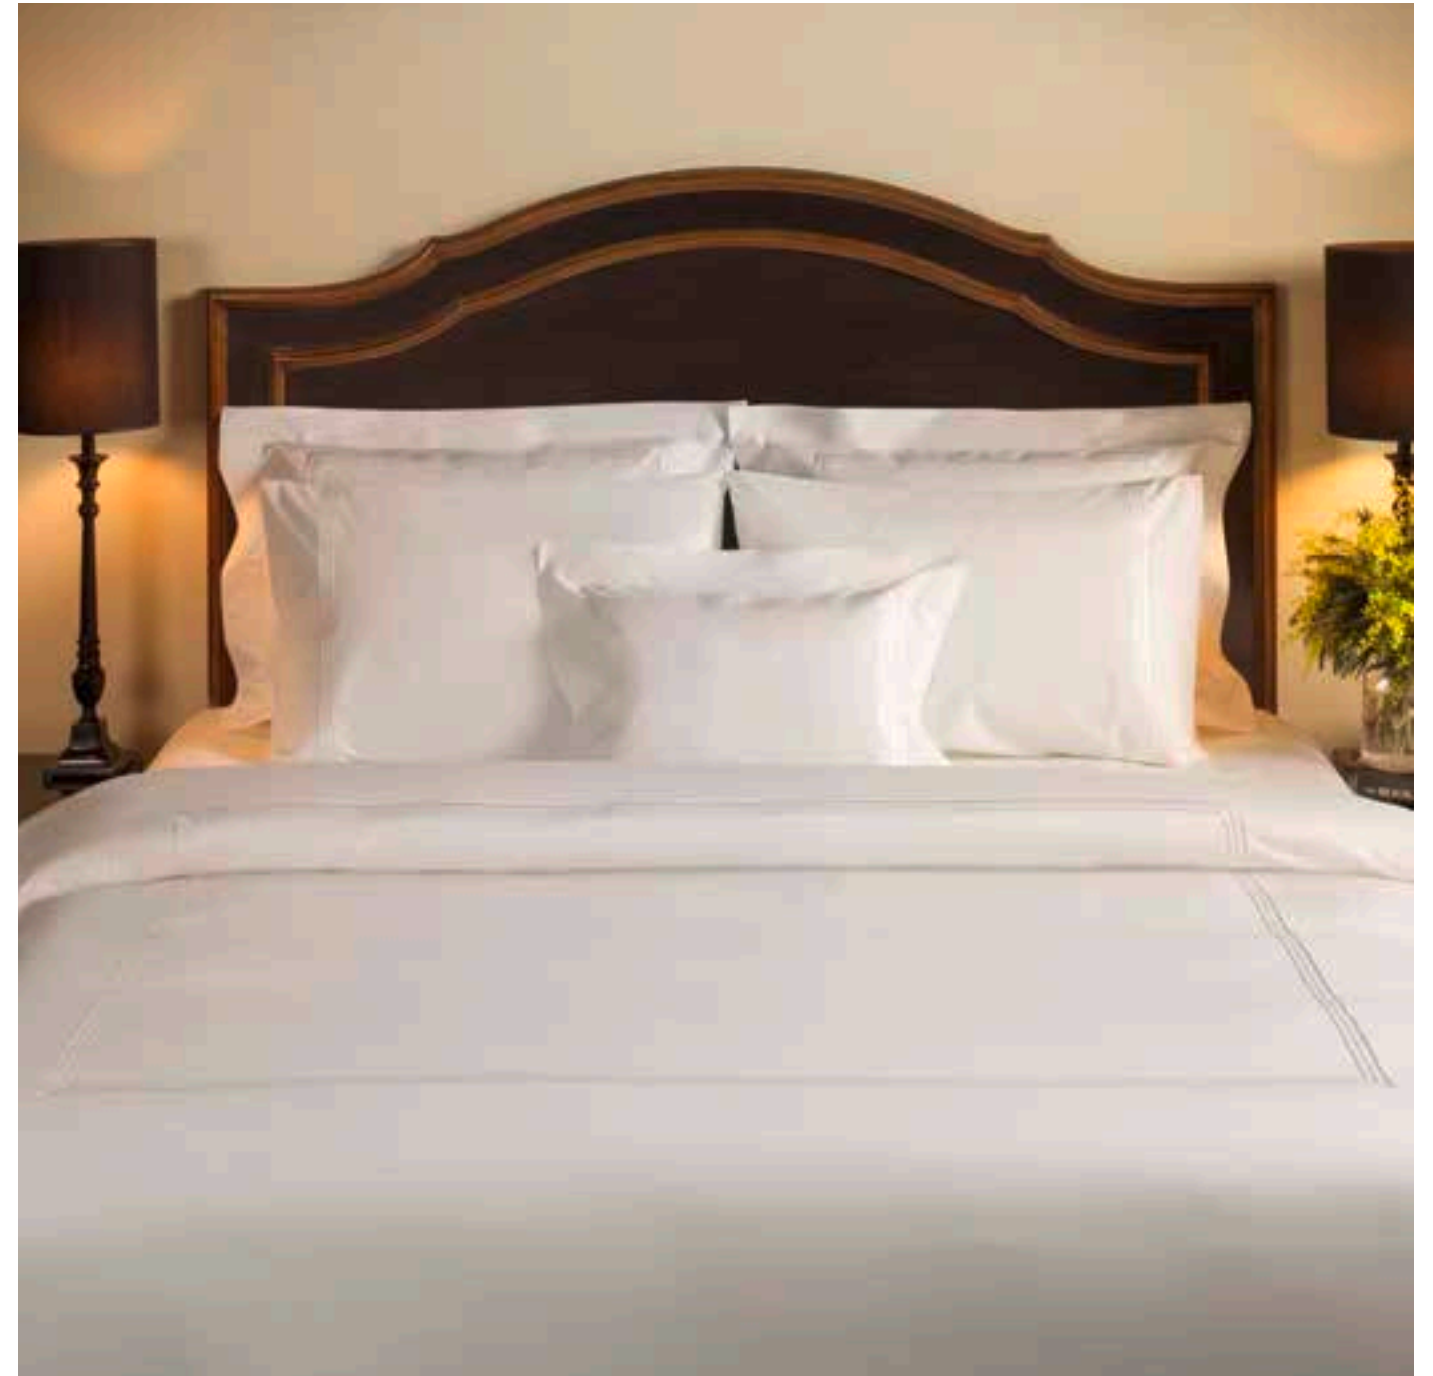

MACKA

100% finest Egyptian cotton percale with Macka design embroidery. Made in Turkey.

Duvet cover, flat sheet, standard sham (2 packed), standard pillowcase (2 packed), boudoir sham.

Available colours;