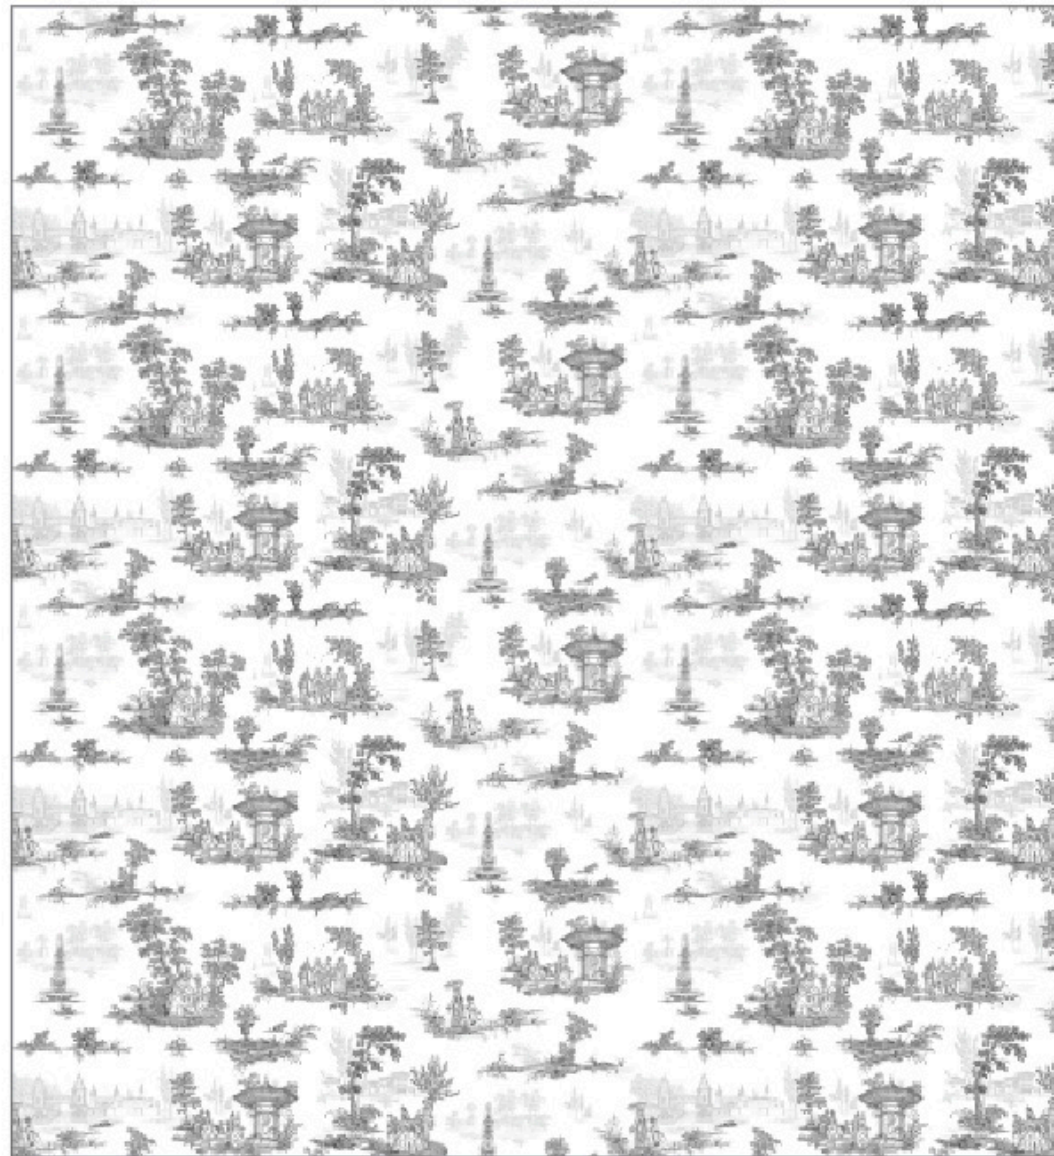

STYLE 11
Hasbahce - Tunel Jacquard

duvet cover		flat sheet	
single	160x220cm	single	170x270cm
double	200x220cm	double	210x300cm
king	240x230cm	king	250x300cm
super king	260x240cm	super king	270x300cm